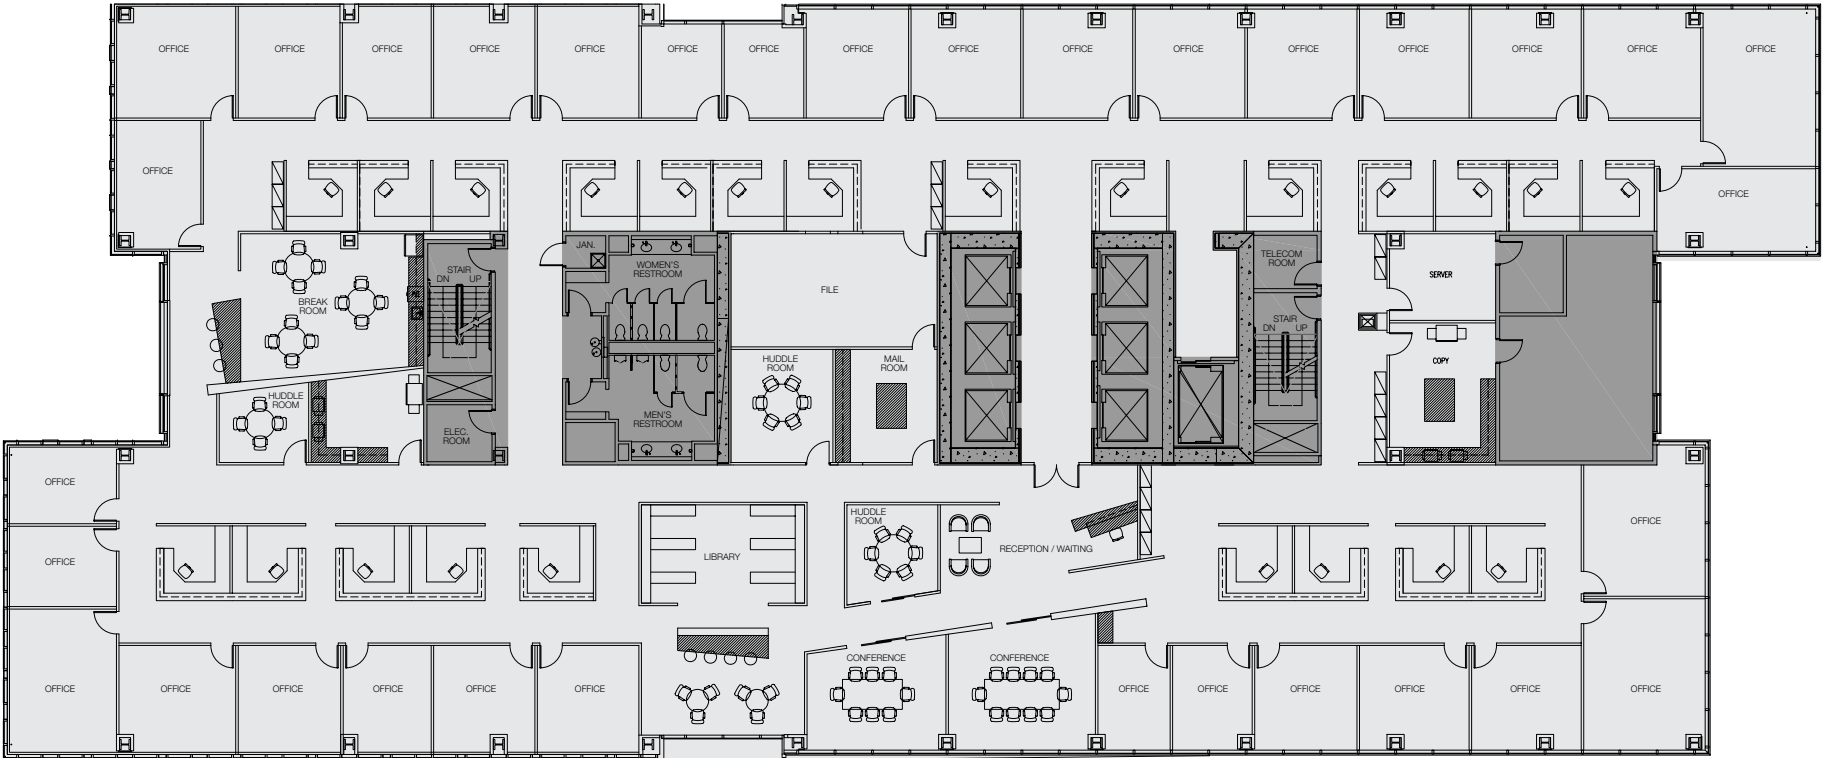

# Russell Investments Center

**LAW**

Law Office Study – 40th Floor

22,758 RSF (approximately)  
33 private offices  
23 work stations