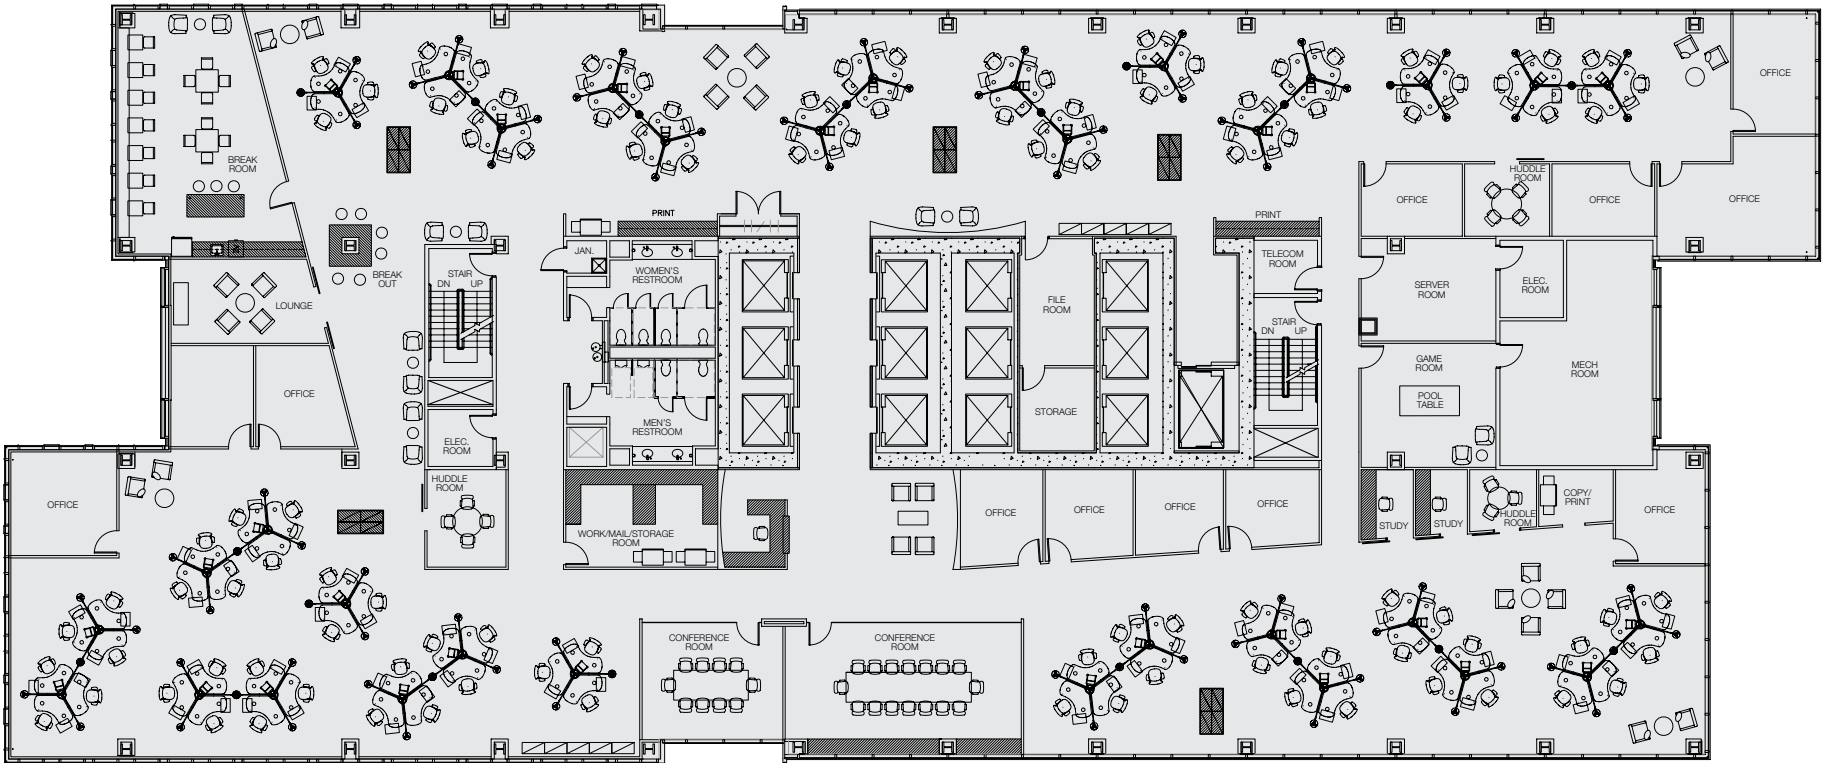

# Russell Investments Center

**TECH**

Tech Office Study – 27th Floor

22,161 RSF (approximately)  
12 private offices  
98 work stations